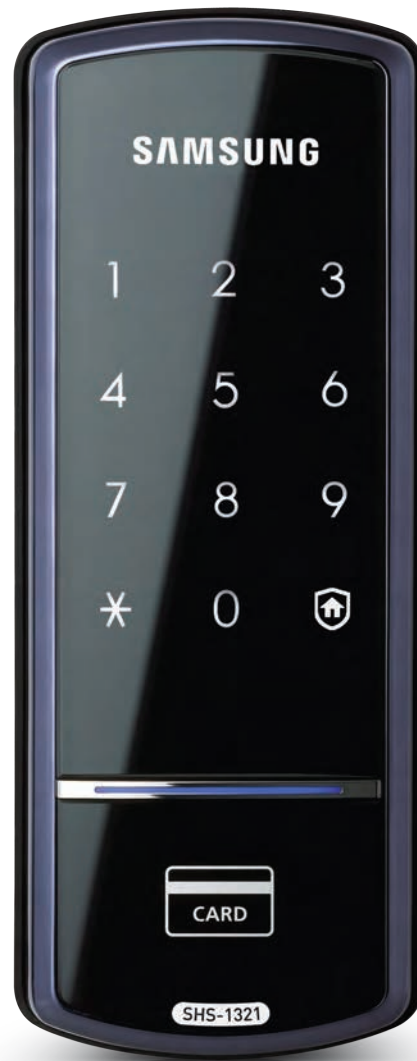

SHS-1321

- Best-selling model.
- Blue LED wake-up indicator.

Size

Exterior body : 69x175x22 mm
Interior body : 181x92x48 mm

Interior body

Model code

Code	Lockset		Mechanical override key	Color
	Deadbolt	Rim lock		
SHS-1321XAK/EN	-	O	-	Black

Specification

Password	4~12 digit number combination
RF ID card	Capacity 20 (max.)
Door thickness	40~50mm (1.6~2.0")
Power	DC 6V (AA Alkaline batteries) x 4
Battery life	Approximately 10 months (Average - 10 times per day)