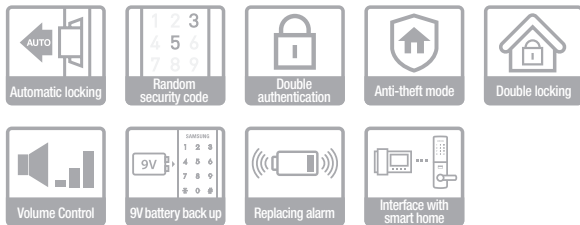

SHS-1321

- Best-selling model.
- Blue LED wake-up indicator.

Size

Exterior body : 69x175x22 mm
Interior body : 181x92x48 mm

Interior body

Model code

Code	Lockset		Mechanical override key	Color
	Deadbolt	Rim lock		
SHS-1321XAK/EN	-	O	-	Black

Specification

Password	4~12 digit number combination
RF ID card	Capacity 20 (max.)
Door thickness	40~50mm (1.6~2.0")
Power	DC 6V (AA Alkaline batteries) x 4
Battery life	Approximately 10 months (Average - 10 times per day)