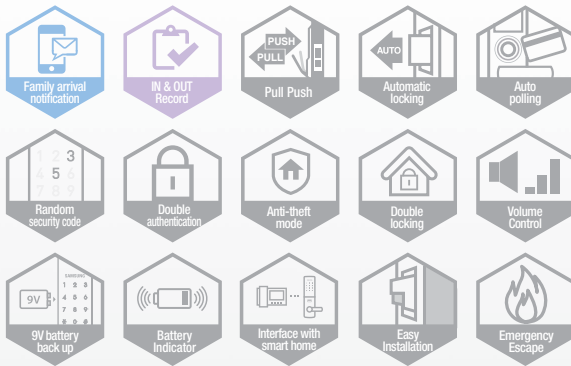

SHP-DP727

- Real time notifications when family members arrive at home
- Quick view of in & out activities
- One touch unlock with smartphone
- Push & pull door handle

Interior body

Size
 Exterior body : 88.1x392.4x64.5mm
 Interior body : 88.5x357.6x69.3mm

Model code

Code	Handle type (Inside/Outside)	Mortise		Color
		AML220	AML320	
SHP-DP727AG/EN	Pull-Push	○	-	Gold
SHP-DP727AK/EN	Pull-Push	○	-	Black
SHP-DP727DK/EN	Push-Pull	-	○	Black

Specification

Password	4-12 digit number combination
RFID Card/Password	Capacity 20 (Max.)
Door thickness	AML220 : 40-60mm AML320 : 61-80mm
Power	DC 6V (AA Alkaline batteries) x 8
Battery life	Approximately 10 months (Average - 10 times per day)